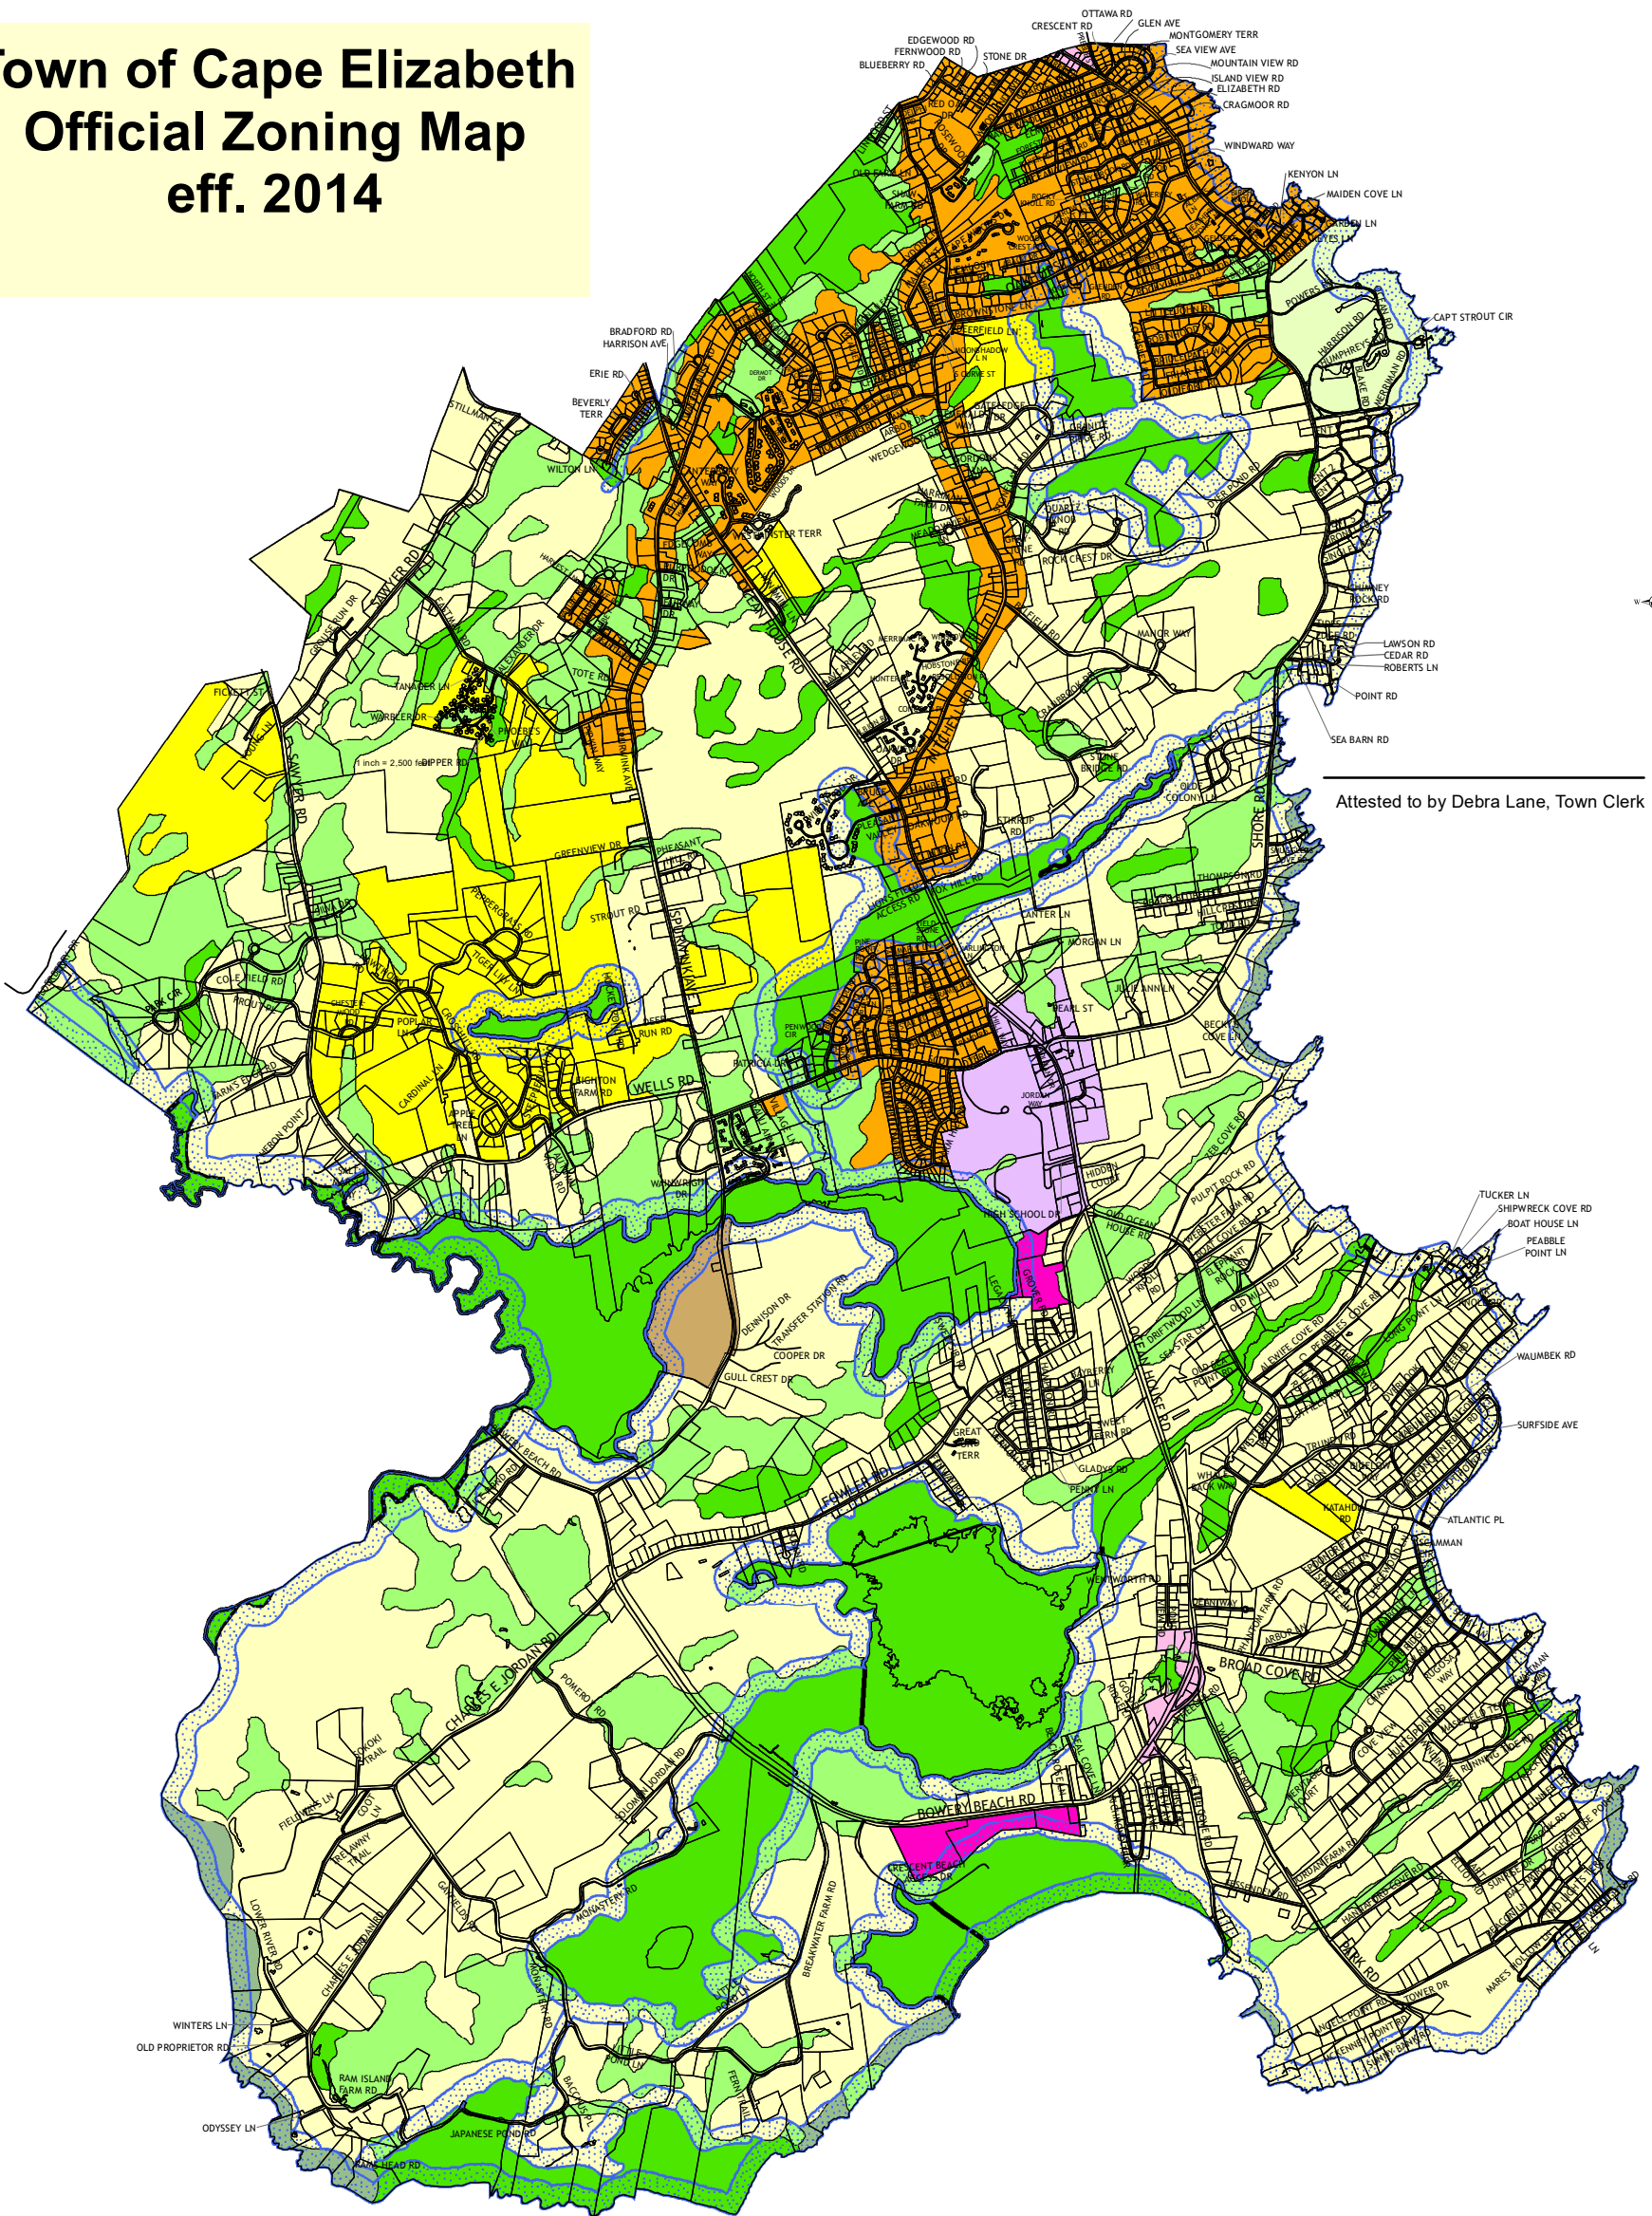

# Town of Cape Elizabeth Official Zoning Map eff. 2014

Attested to by Debra Lane, Town Clerk

The Zoning Map suggests the location of each Resource Protection District zone, the actual boundary of which is subject to field verification.